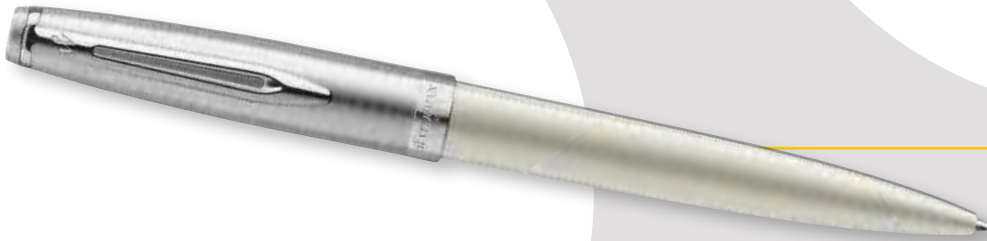

Waterman

SOPHISTICATED FRENCH-INFLUENCED DESIGNED PEN WITH A GREAT VALUE PERFORMANCE

WATERMAN
PARIS

107087

GRADUATE ALLURE BALLPOINT PEN ABS Plastic, Metal Ø 1.4 x 13.9 cm

WATERMAN
PARIS

107728

EMBLEME BALLPOINT PEN

Metal Ø 1.2 x 14 cm

THE PROFESSIONAL AND AFFORDABLE WRITING CHOICE WITH A DISTINGUISHED FRENCH DESIGN

WATERMAN
PARIS

107884

HÉMISPHERE ESSENTIALS BALLPOINT PEN Stainless Steel

Ø 0.8 x 13.5 cm

ICONIC PEN WITH A SLENDER SILHOUETTE THAT MATCHES PARISIAN SOPHISTICATION