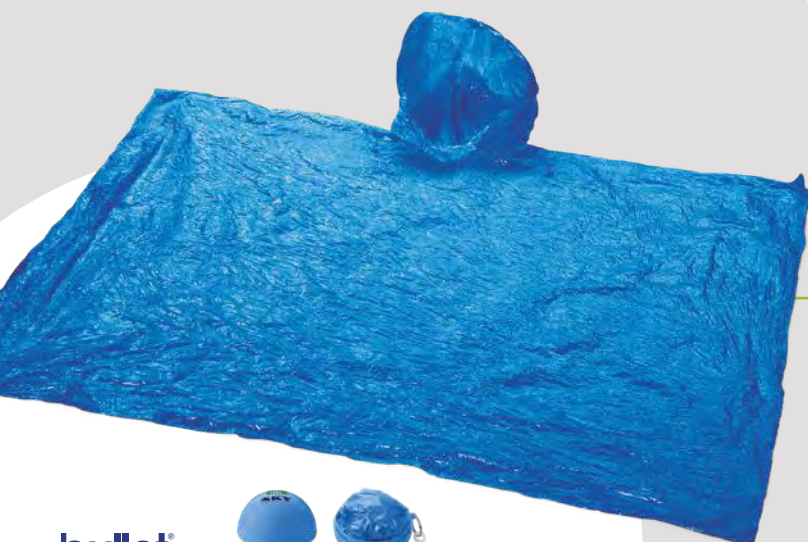

bullet

103010

**XINA RAIN PONCHO
IN STORAGE BALL
WITH KEYCHAIN**

Ⓜ PS Plastic, PE Plastic 6.5 cm

PONCHO IN HANDY STORAGE
BALL WITH KEYCHAIN TO
EASILY ADD TO ANY BAG