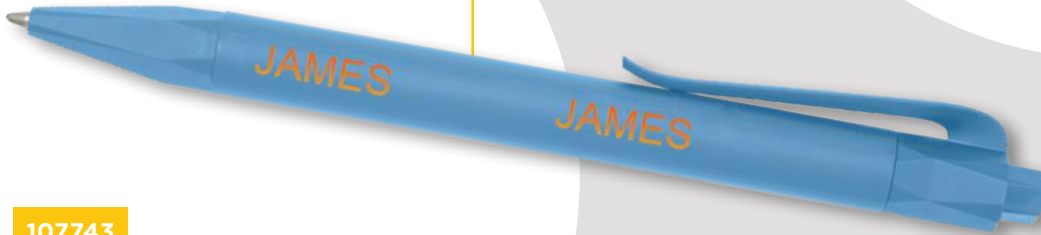

107743

TERRA CORN PLASTIC BALLPOINT PEN

Ⓜ PLA Plastic ☞ Ø 1.1 x 14 cm
♻️ ♻️ ♻️ ● ○ ● ● ● ● ● ●

MARKS AN