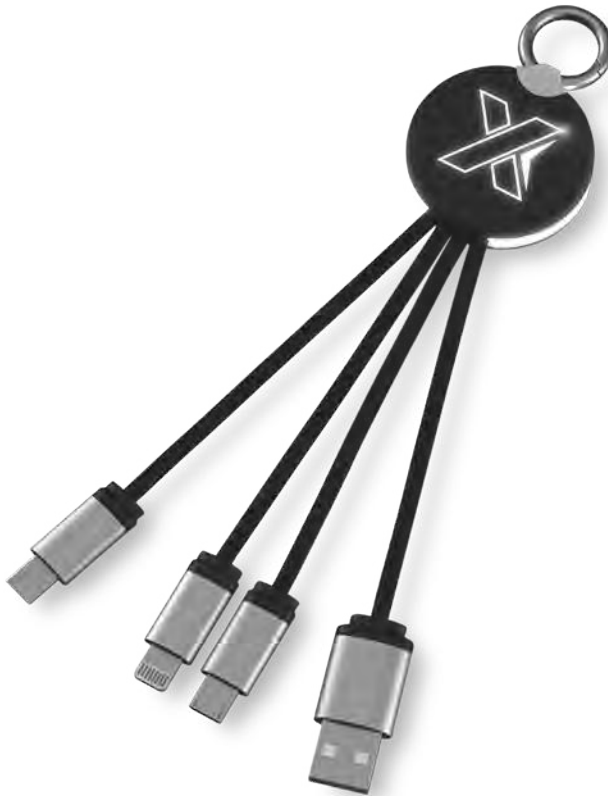

1PX002

SCX.DESIGN C16 RING LIGHT-UP CABLE Ⓜ Rubber, Aluminium, Recycled PET Plastic 14 x 2.5 cm