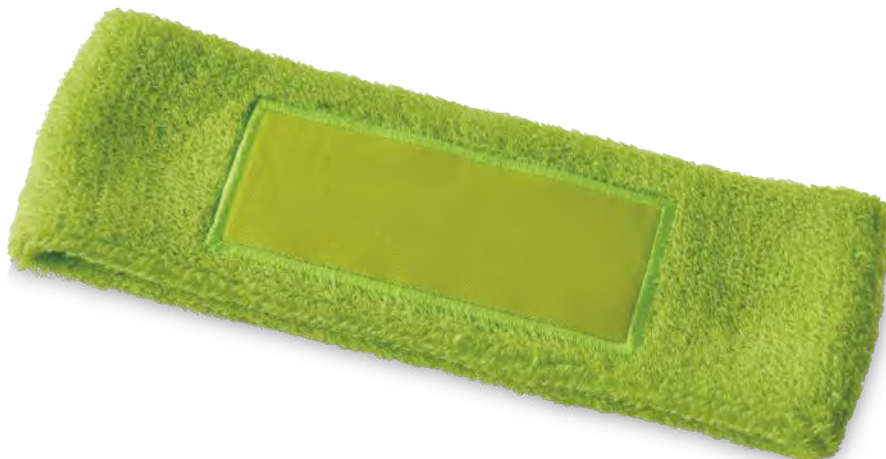

HYPER PERFORMANCE WRISTBAND

Cotton 7.5 x 7 x 1 cm

126134

ROGER FITNESS HEADBAND

Cotton 18 x 0.5 x 5 cm

bullet®

bullet®