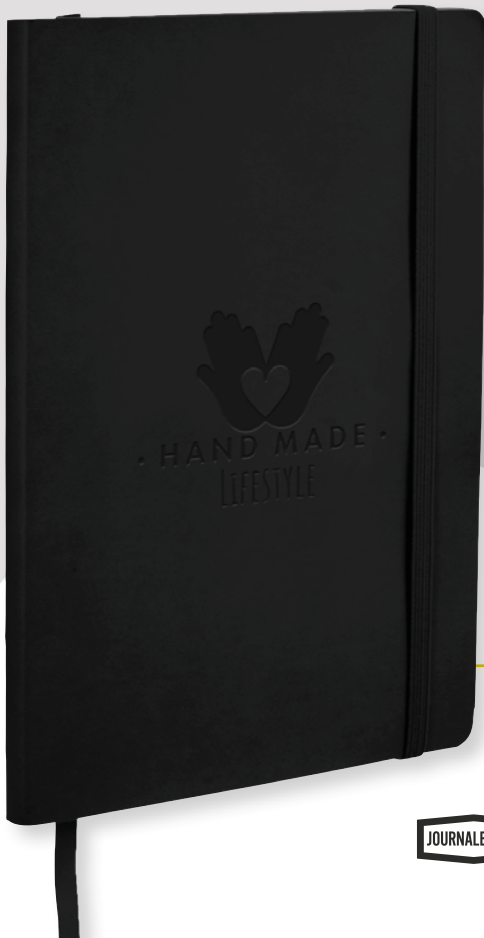

JOURNALBOOKS

106830

CLASSIC A5 SOFT COVER NOTEBOOK

Ⓜ Thermo PU Plastic 21 x 14 x 1.3 cm

🌐 📄 📏 📐 📑 📁 📂 📅 📆 📇 📈 📉 📊 📋 📌 📍 📎

THE CLASSIC
A5 SOFTCOVER
NOTEBOOK, PERFECT
FOR DEBOSSING
TECHNIQUES