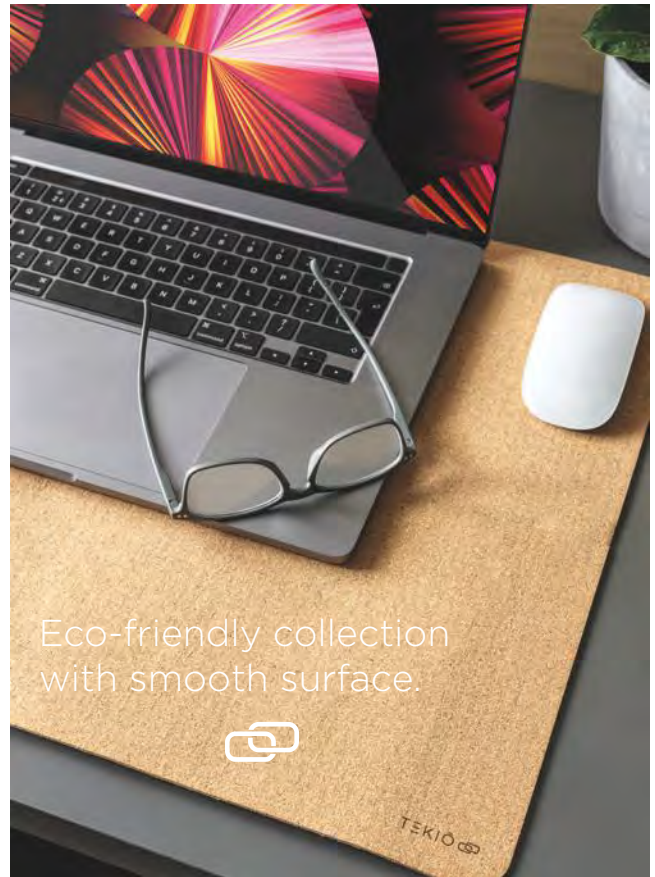

# TEKIÖ

enhancing work mobility

A collection of stands for mobile phones, tablets and laptop computers.

Eco-friendly collection with smooth surface.

Working on-the-go, from home or at the office.

Scan the QR-code and see the whole Tekiō catalogue.