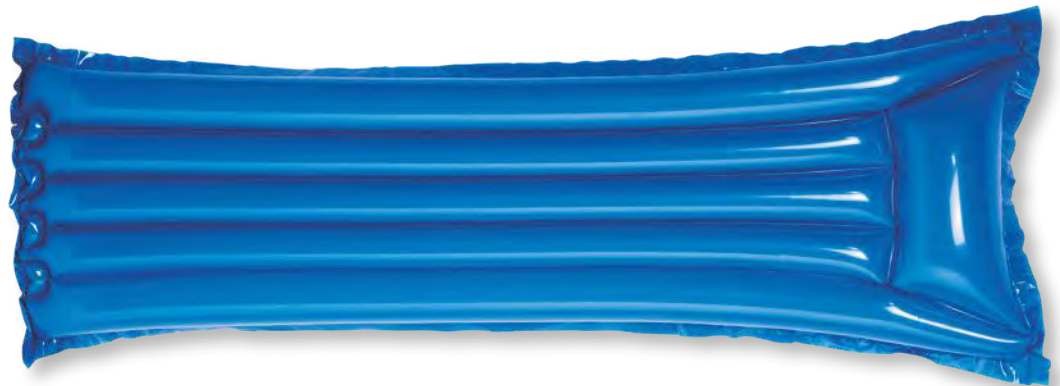

**PALMA SOLID BEACH BALL**

Ⓜ PVC Plastic 📏 ∅ 25 cm 🔄 📺 📺 📺 📺 📺 📺

538615

**GLOBE TRANSPARENT BEACH BALL**

Ⓜ PVC Plastic 📏 ∅ 28 cm 🔄 📺 ○

100706

**FLOAT INFLATABLE MATRASS** Ⓜ PVC Plastic

📏 18 x 55 x 175 cm 🔄 📺 ○ ● ●