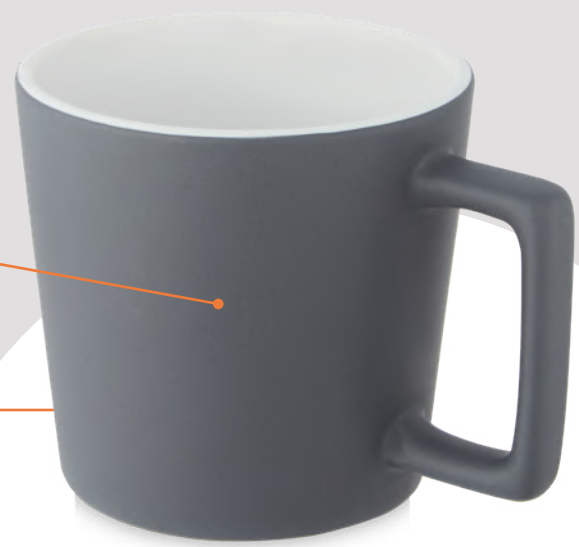

MODERN DESIGNED CERAMIC MUG WITH MATT FINISHING