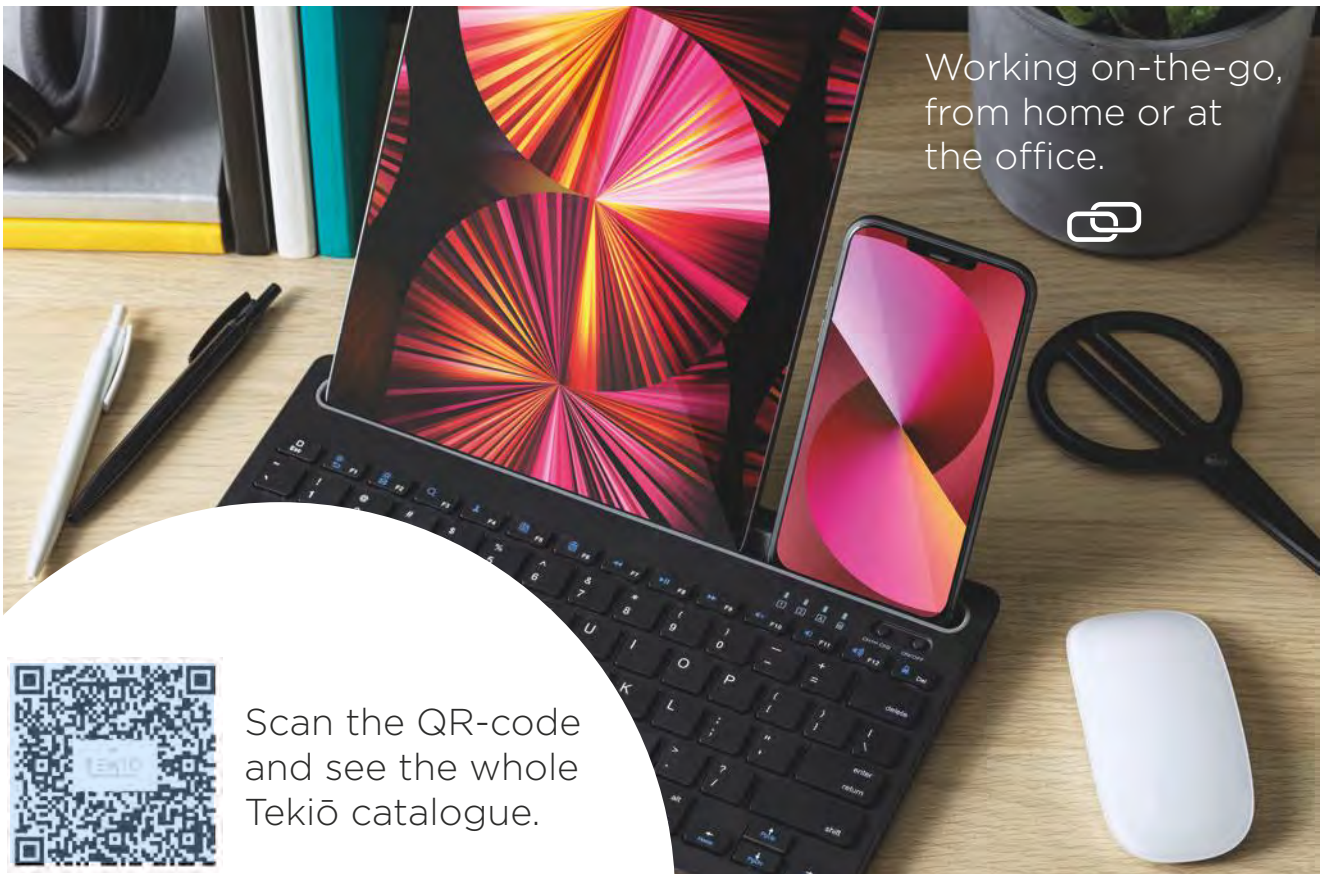

# TEKIÖ

enhancing work mobility

A collection of stands for mobile phones, tablets and laptop computers.

Eco-friendly collection with smooth surface.

Working on-the-go, from home or at the office.

Scan the QR-code and see the whole Tekiō catalogue.