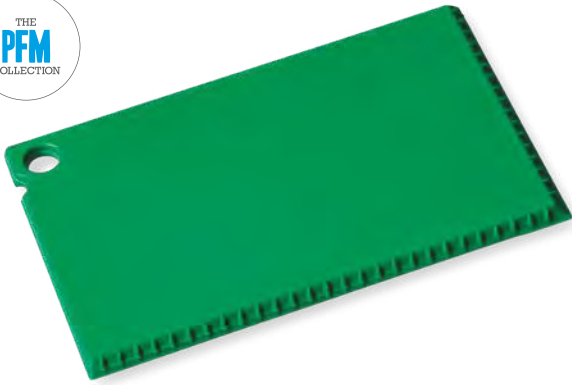

210840

CORO CREDIT CARD SIZED ICE SCRAPER

Ⓜ HIPS Plastic 12 5.5 x 8.4 x 0.3 cm ● ● ● ● ● ●