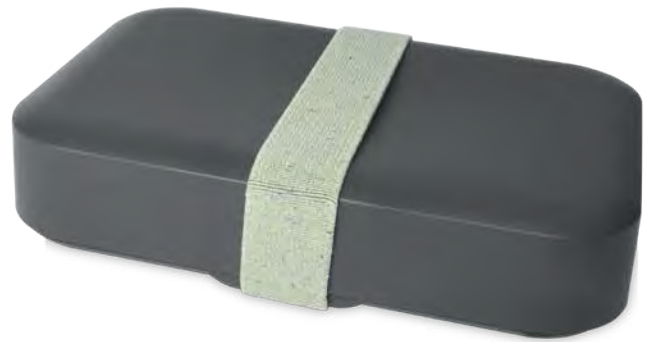

AMUSE PLUS® BIO CLIP SNACK BOX

Ⓜ 37% Sugarcane bioplastic and 63% PP Plastic

📏 11 x 8 x 3.5 cm ♻️ 🌱 🌿

amuse
PLUS