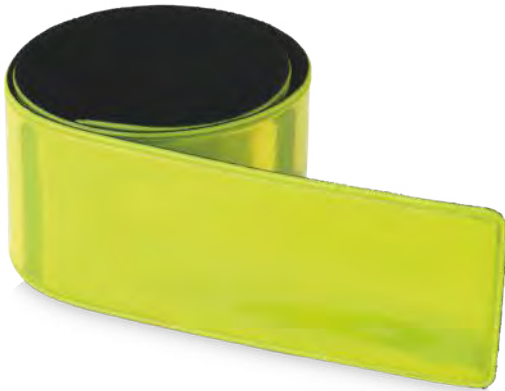

bullet®

102164

HITZ REFLECTIVE SAFETY SLAP WRAP

Ⓜ PVC Plastic 34 x 0.1 x 3 cm

bullet®