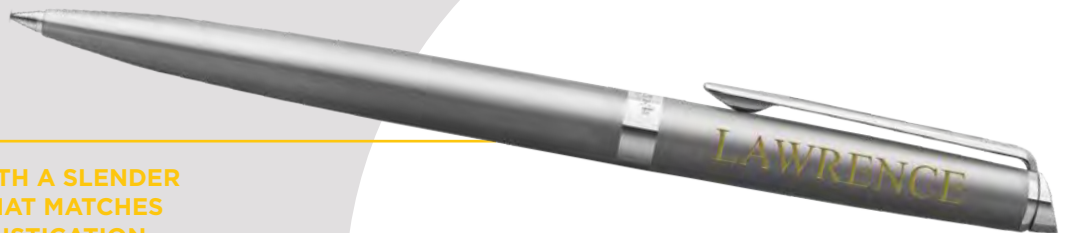

**EMBLEME BALLPOINT PEN**

Metal Ø 1.2 x 14 cm

THE PROFESSIONAL AND AFFORDABLE WRITING CHOICE WITH A DISTINGUISHED FRENCH DESIGN

**WATERMAN**  
PARIS

107884

**HÉMISPHERE ESSENTIALS BALLPOINT PEN** Stainless Steel