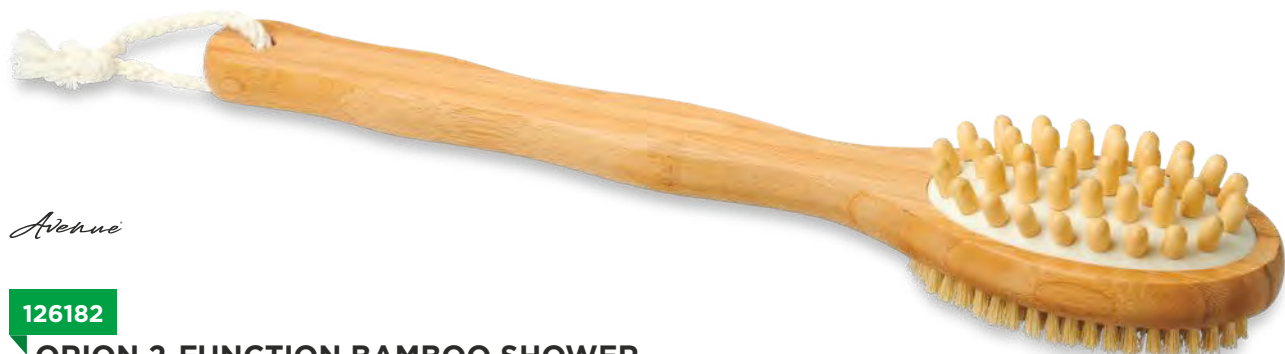

Ⓜ Bamboo wood, Bamboo charcoal fibre 2 x 5.4 x 8 cm

*Avenue*

126185

**CYRIL BAMBOO MASSAGING HAIRBRUSH**

Ⓜ Bamboo wood, Silicone Plastic 1.3 x 7.8 x 24 cm

*Avenue*

126182

**ORION 2-FUNCTION BAMBOO SHOWER BRUSH AND MASSAGER**